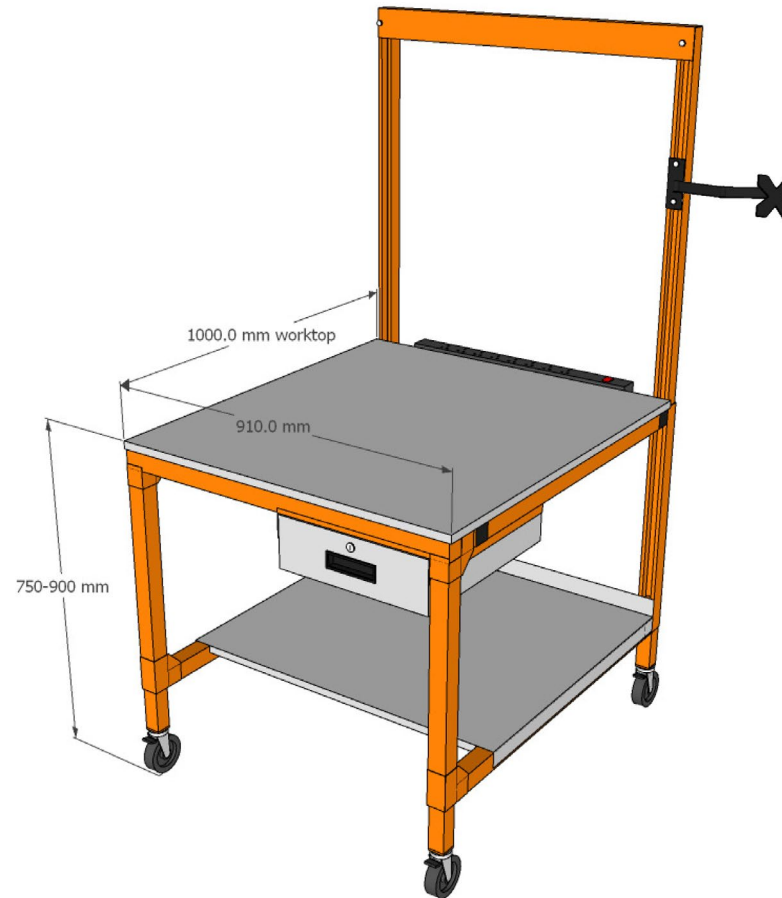

Items

No.	Description
670037	Workbench with Monitor Bracket, UK Power Strip
670038	Workbench with Monitor Bracket, Europe Power Strip
670039	Monitor Bracket

Specifications

Rtt Resistance	< 1 x 10 ⁸ ohms
Rtg Resistance	< 1 x 10 ⁹ ohms
Table Top Dimensions	910 mm x 1000 mm
Table Top Height	750 mm to 900 mm adjustable
Drawer Dimensions	395 mm x 130 mm x 450 mm
Weight	58.5 kg
Power Strip Input Voltage	240 VAC @ 50 Hz
Power Cord Length	1.8 m
Chassis	Powder Coated Steel
Assembly Required	Yes

All dimensions have a tolerance of ± 3 mm unless otherwise specified.
Specifications and procedures are subject to change without notice.

Made in the
United Kingdom

DESCO EUROPE

WORKBENCH, 910 X 1000 MM, WITH MONITOR BRACKET